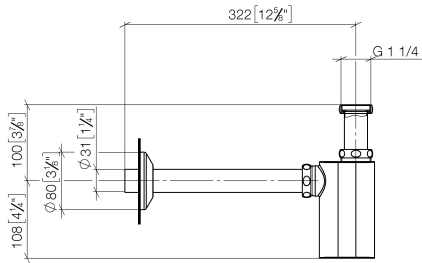

10 040 970

• rosette Ø 80 mm

	Dark Chrome	10 040 970-19
	Chrome	10 040 970-00
	Brushed Platinum	10 040 970-06
	Platinum	10 040 970-08
	Durabress (23kt Gold)	10 040 970-09
	Brushed Durabress (23kt Gold)	10 040 970-28
	Brushed Champagne (22kt Gold)	10 040 970-46
	Champagne (22kt Gold)	10 040 970-47
	Brushed Dark Platinum	10 040 970-99

10 040 970

mm [inches]

10 040 970

Parts for other  
finishes can be found  
here: [Chrome](#)